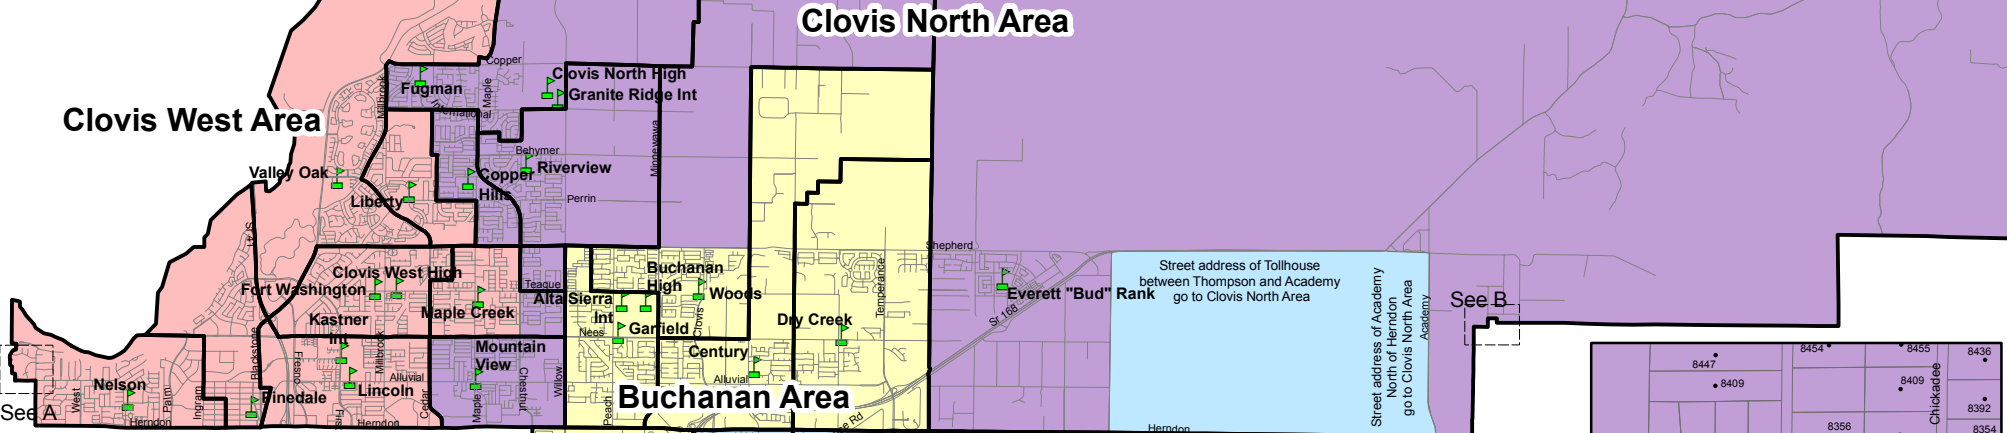

# Clovis Unified School District 2008-2009 School Boundaries

A

See B

B

## Elementary Schools

- Cedarwood
- Century
- Clovis Comm. Day Sch. Elem.
- Clovis Elem.
- Cole
- Copper Hills
- Cox
- Dry Creek
- Fancher Creek
- Fort Washington
- Freedom
- Fugman
- Garfield
- Gettysburg
- Jefferson
- Liberty
- Lincoln
- Maple Creek
- Miramonte
- Mountain View
- Nelson
- Pinedale
- Everett "Bud" Rank
- Reagan Elem.
- Red Bank
- Riverview
- Sierra Vista
- Tarpey
- Weldon
- Valley Oak
- Weldon

## Intermediate Schools

- Alta Sierra
- Clark
- Granite Ridge
- Kastner
- Reyburn