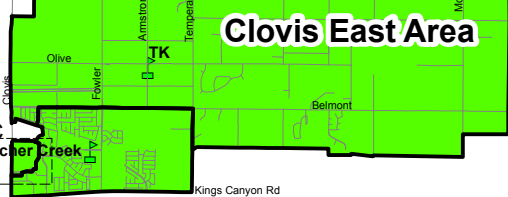

High Schools

- Buchanan High School
- Clovis East High School
- Clovis High School
- Clovis North High School
- Clovis West High School
- Clovis Comm. Day Sch. Sec.
- Enterprise High School
- Gateway Continuation School

See C