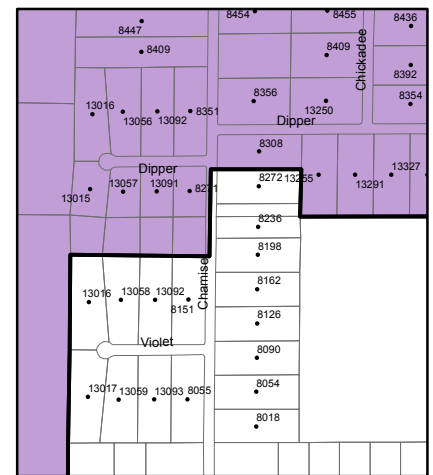

# Clovis Unified School District 2008-2009 School Boundaries

A

See B

B

## Elementary Schools

- Cedarwood
- Century
- Clovis Comm. Day Sch. Elem.
- Clovis Elem.
- Cole
- Copper Hills
- Cox
- Dry Creek
- Fancher Creek
- Fort Washington
- Freedom
- Fugman
- Garfield
- Gettysburg
- Jefferson
- Liberty
- Lincoln
- Maple Creek
- Miramonte
- Mountain View
- Nelson
- Pinedale
- Everett "Bud" Rank
- Reagan Elem.
- Red Bank
- Riverview
- Sierra Vista
- Tarpey
- Weldon
- Valley Oak
- Weldon

## Intermediate Schools

- Alta Sierra
- Clark
- Granite Ridge
- Kastner
- Reyburn