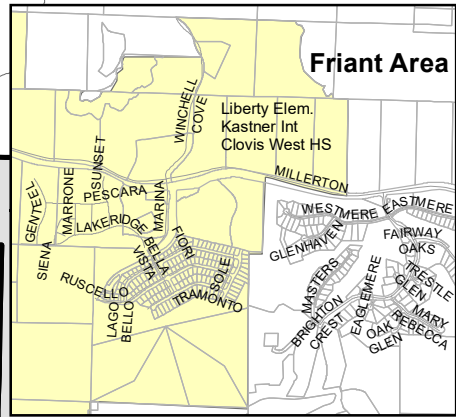

Clovis Unified School District 2018-19 School Boundaries

A

Friant Area

See A

See B

B

8409	8408	8409	8392
13056	8351	8356	13250
		8308	DIPPER
13015	13091	8272	3255
		8236	13327
		8198	
		8162	
		8126	
		8090	
		8054	
		8018	

- Elementary Schools**
- Boris
 - Bud Rank
 - Cedarwood
 - Century
 - Clovis Comm. Day Sch. Elem.
 - Clovis Elem.
 - Cole
 - Copper Hills
 - Cox
 - Dry Creek
 - Fancher Creek
 - Fort Washington
 - Freedom
 - Fugman
 - Garfield
 - Gettysburg
 - Jefferson
 - Liberty
 - Lincoln
- High Schools**
- Buchanan High School
 - Clovis East High School
 - Clovis High School
 - Clovis North High School
 - Clovis West High School
 - Clovis Comm. Day Sch. Sec.
 - Enterprise High School
 - Gateway Continuation School
 - Clovis Online School
- Intermedia Schools**
- Alta Sierra
 - Clark
 - Granite Ridge
 - Kastner
 - Reyburn
- Maple Creek
Miramonte
Mountain View
Nelson
Oraze
Pinedale
Regan
Red Bank
Riverview
Sierra Vista
Tarpey
Temperance-Kutner
Valley Oak
Weldon
Woods