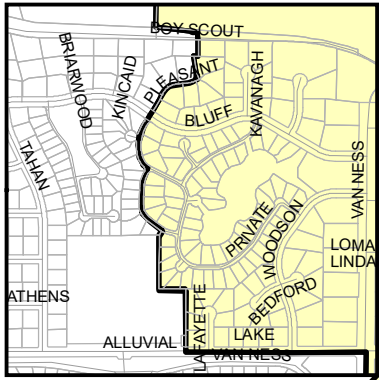

Clovis Unified School District 2018-19 School Boundaries

A

Friant Area

See A

See B

B

8409	8408	8409	8392
13056	8351	8356	13250
		8308	DIPPER
13015	13091	8272	3255
		8236	13327
		8198	
		8162	
		8126	
		8090	
		8054	
		8018	

- Elementary Schools**
- Boris
 - Bud Rank
 - Cedarwood
 - Century
 - Clovis Comm. Day Sch. Elem.
 - Clovis Elem.
 - Cole
 - Copper Hills
 - Cox
 - Dry Creek
 - Fancher Creek
 - Fort Washington
 - Freedom
 - Fugman
 - Garfield
 - Gettysburg
 - Jefferson
 - Liberty
 - Lincoln
- High Schools**
- Buchanan High School
 - Clovis East High School
 - Clovis High School
 - Clovis North High School
 - Clovis West High School
 - Clovis Comm. Day Sch. Sec.
 - Enterprise High School
 - Gateway Continuation School
 - Clovis Online School
- Intermedia Schools**
- Alta Sierra
 - Clark
 - Granite Ridge
 - Kastner
 - Reyburn
- Maple Creek
Miramonte
Mountain View
Nelson
Oraze
Pinedale
Regan
Red Bank
Riverview
Sierra Vista
Tarpey
Temperance-Kutner
Valley Oak
Weldon
Woods