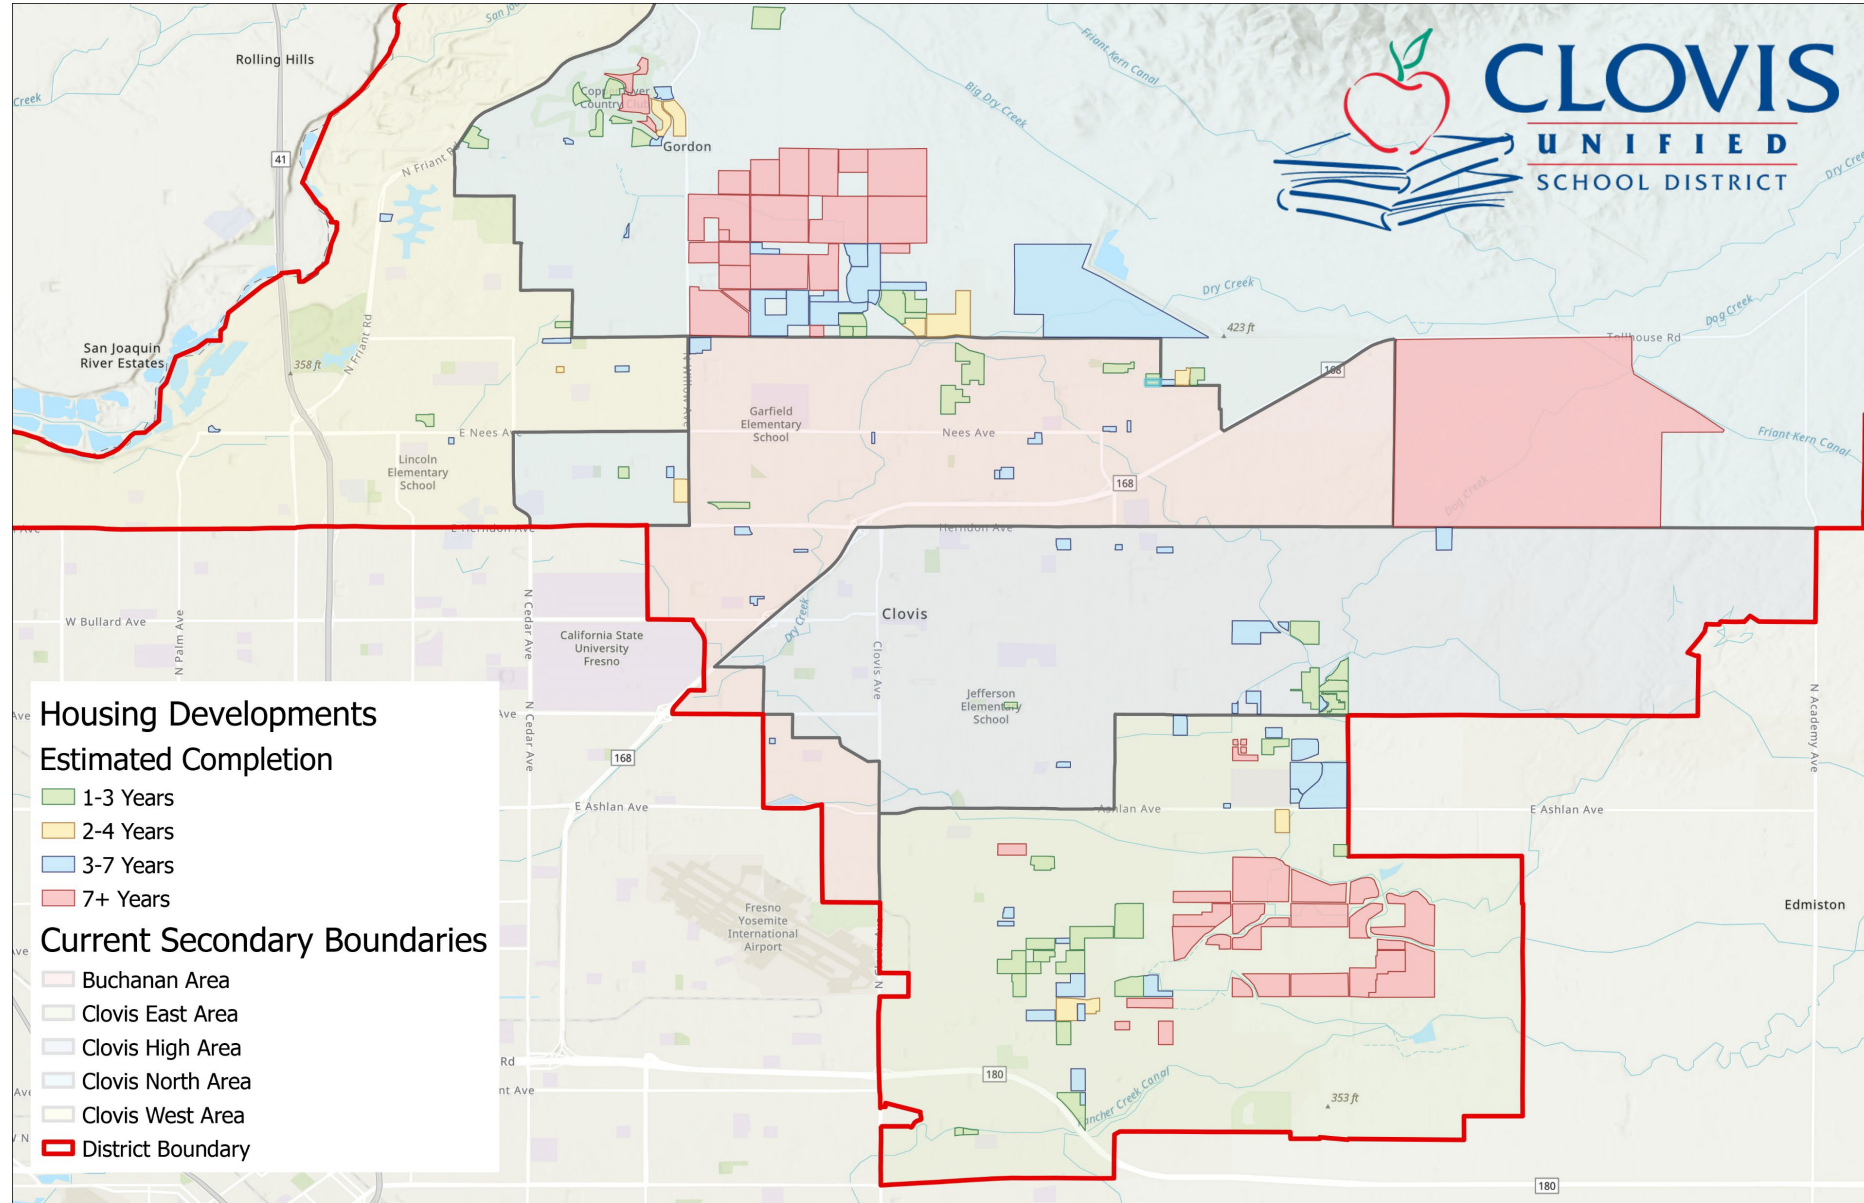

Growth in the Cities of Clovis and Fresno

- Opening of the Terry P. Bradley Educational Center in 2025:
 - Relieves overcrowding at the Reagan Educational Center
 - Prepares for continued residential development in the district

Capacity Challenges

If nothing changes, within a few years enrollment will:

- Far exceed capacity at:
 - Fugman
 - Riverview
 - Cedarwood
 - Dry Creek
 - Reyburn
 - Clovis East
- Be significantly under capacity at:
 - Jefferson
 - Maple Creek
 - Nelson
 - Pinedale
 - Sierra Vista
 - Valley Oak
 - Weldon