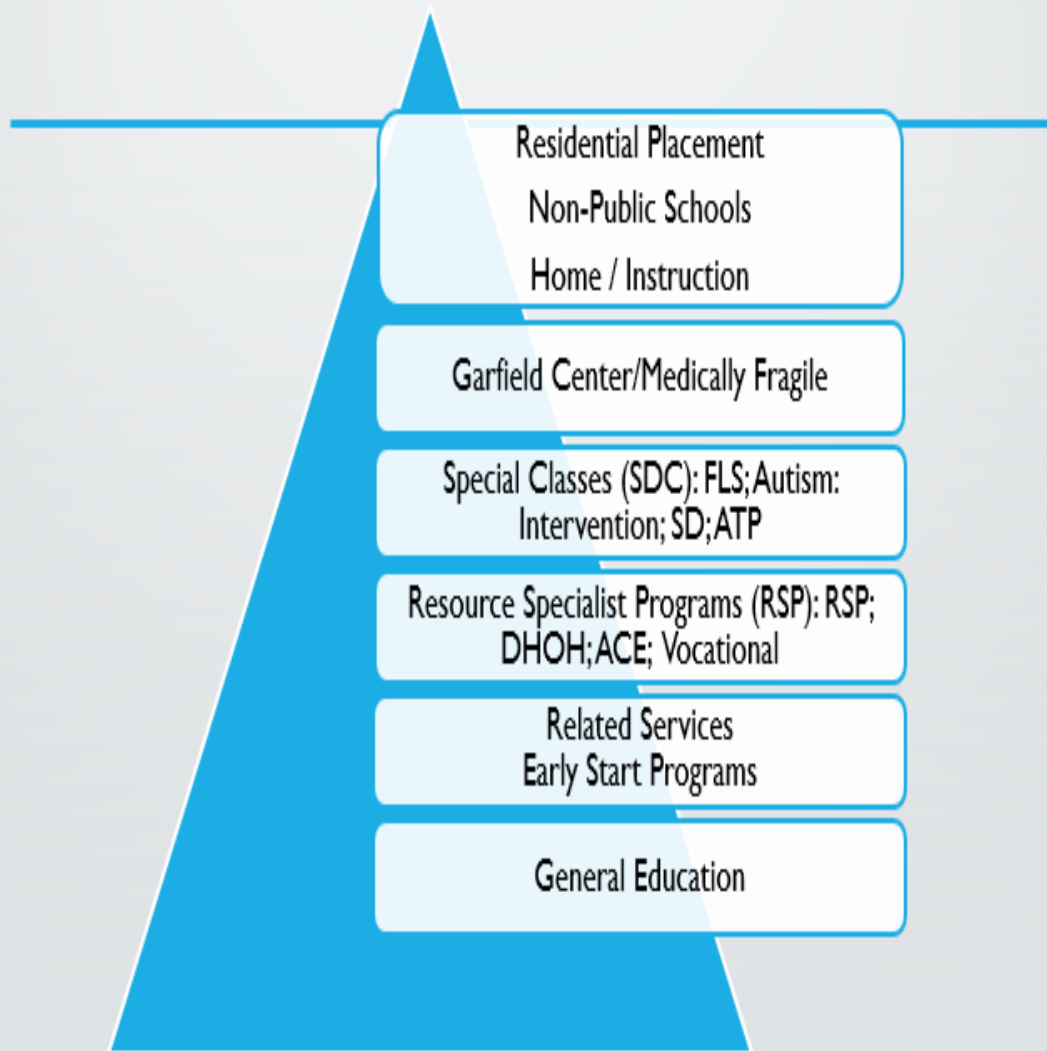

# CONTINUUM OF SERVICES

This chart represents the Special Education “Continuum of Services” in Clovis Unified School District, from the least restrictive environment (LRE) up to the most restrictive.