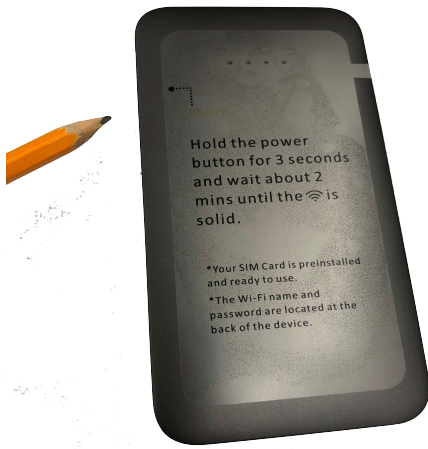

LTE Mobile K5 Hotspot

Provided by Clovis Unified School District

The network's name (**SSID**) and password (**PW**) are located on the back of the hotspot.

On the Hotspot