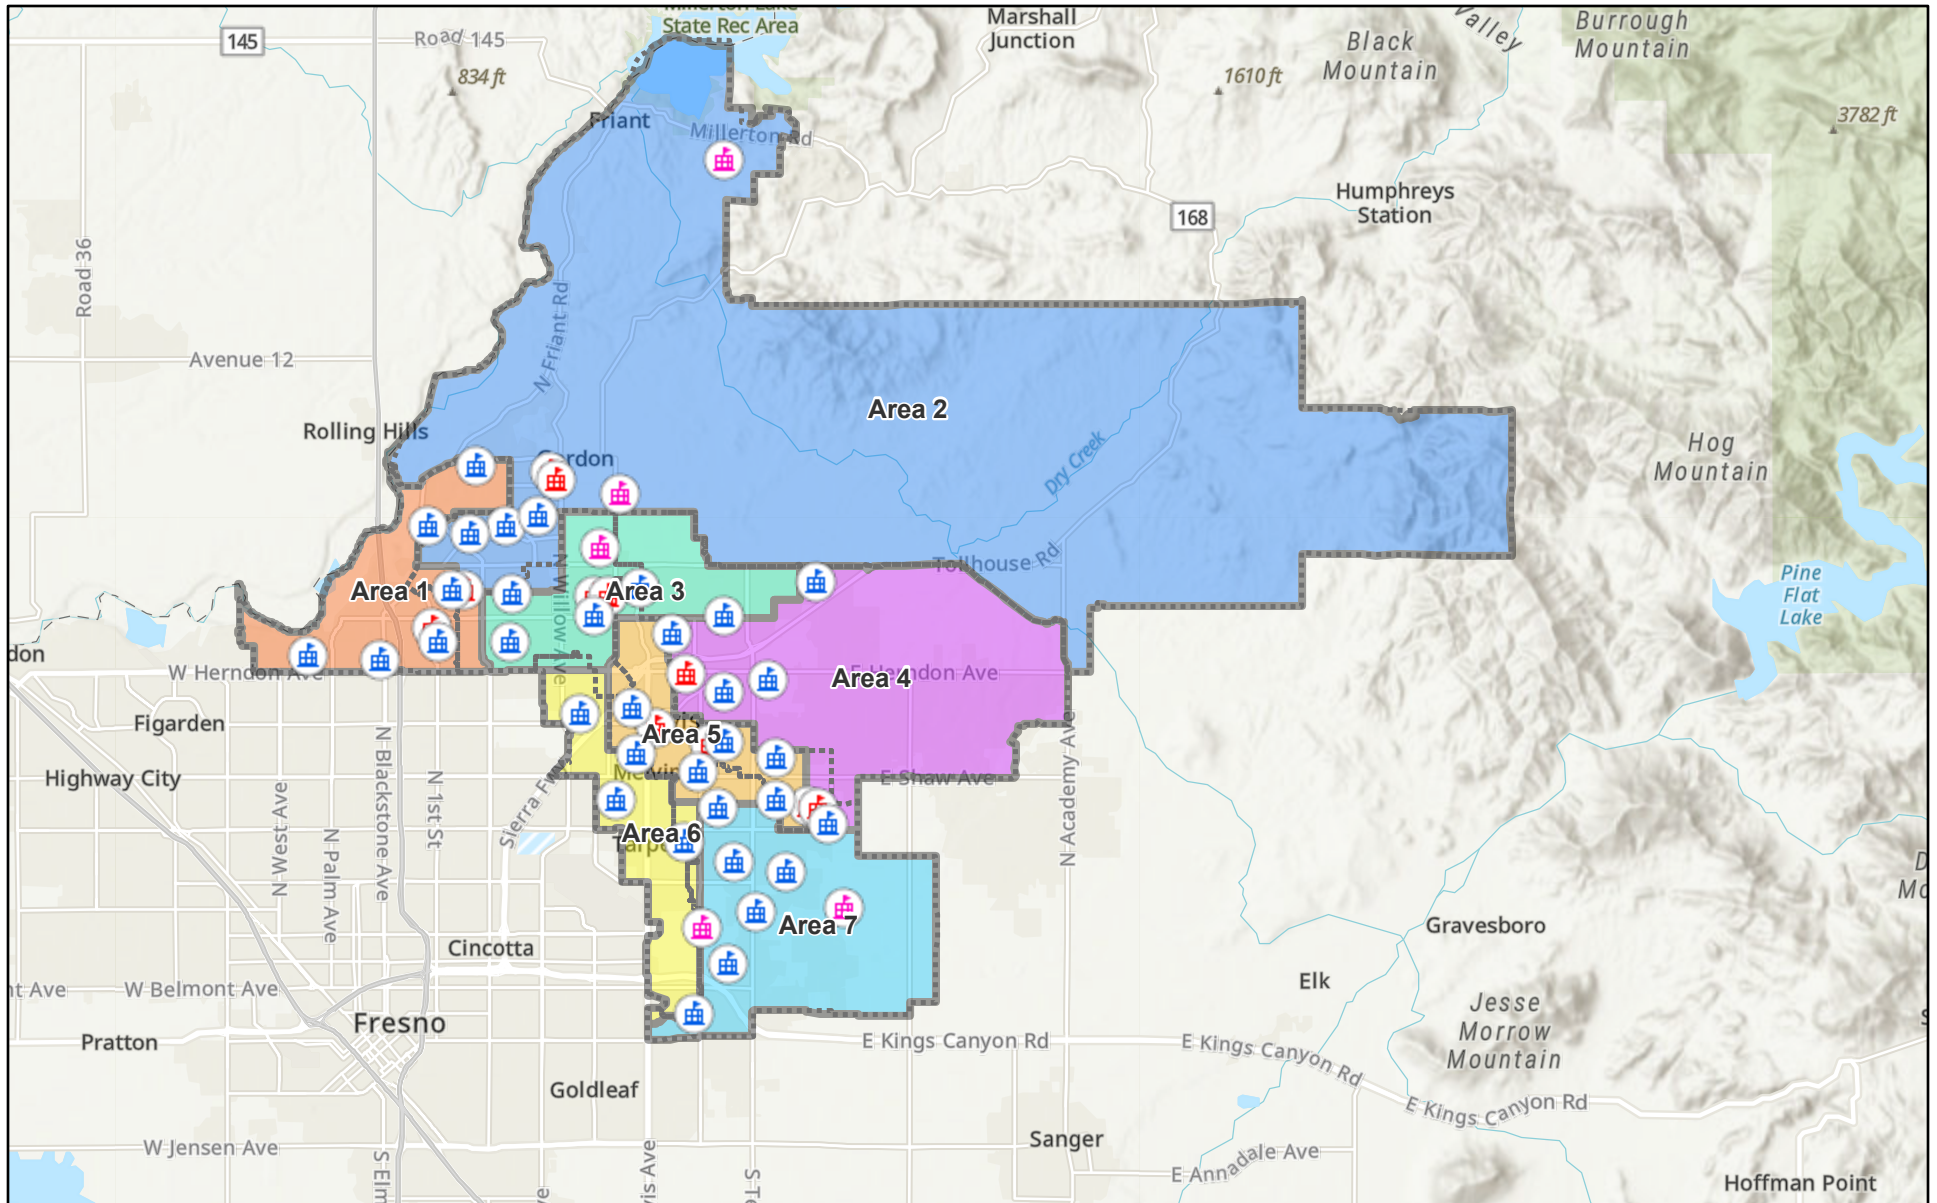

Clovis USD 2022 Redistricting Map

2/4/2022, 2:41:43 PM

 Elementary Schools	 Current Trustee Boundary Lines	 2	 5
 Secondary Schools	Map 1	 3	 6
 Future Schools	 1	 4	 7

Sources: Esri, Airbus DS, USGS, NGA, NASA, CGIAR, N Robinson, NCEAS, NLS, OS, NMA, Geodastystyrelsen, Rijkswaterstaat, GSA, Geoland, FEMA,