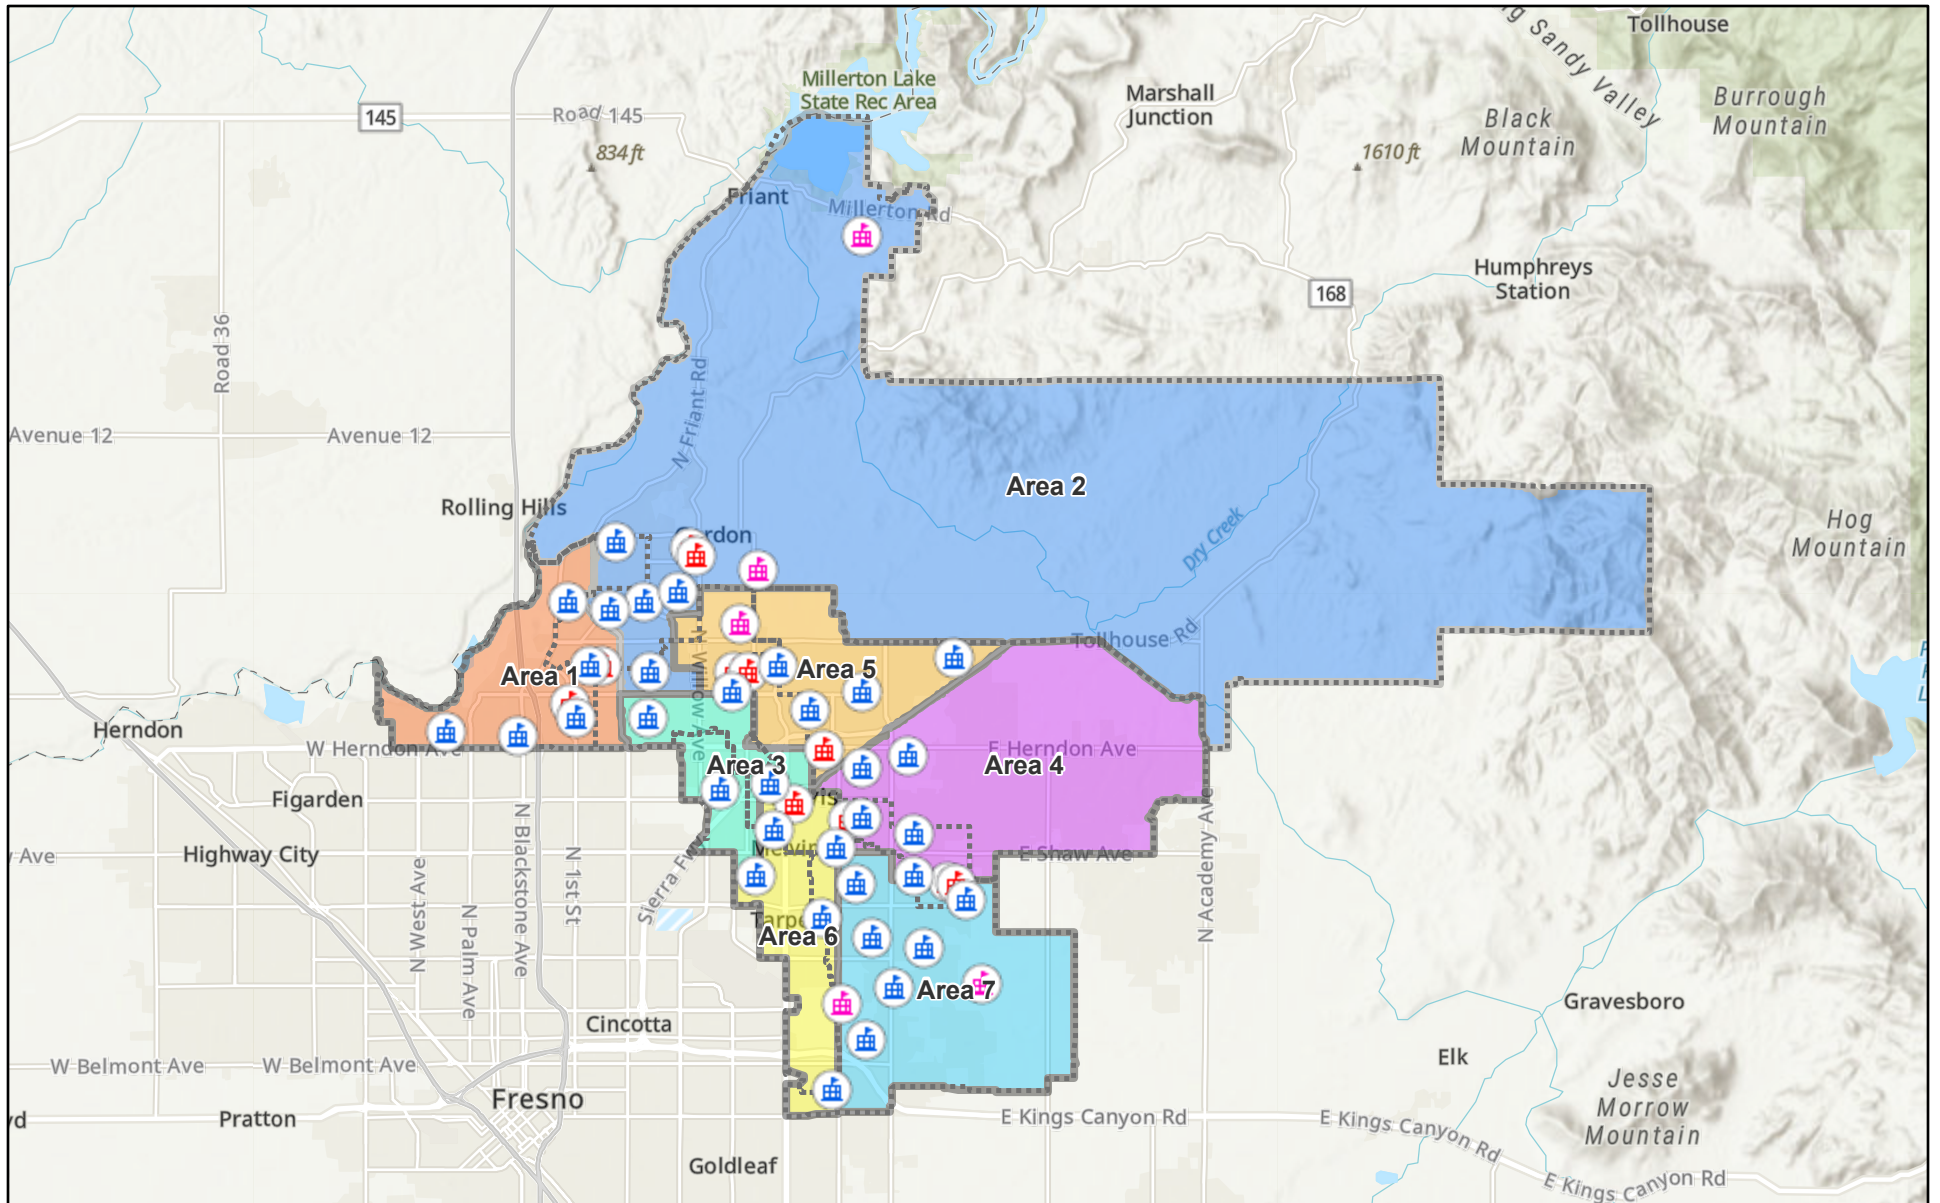

# Map3\_redistrictingproject

2/4/2022, 2:47:00 PM

 Elementary Schools	 Current Trustee Boundary Lines	 2	 5
 Secondary Schools	<b>Map 3</b>	 3	 6
 Future Schools	 1	 4	 7

Sources: Esri, Airbus DS, USGS, NGA, NASA, CGIAR, N Robinson, NCEAS, NLS, OS, NMA, Geodastystyrelsen, Rijkswaterstaat, GSA, Geoland, FEMA,