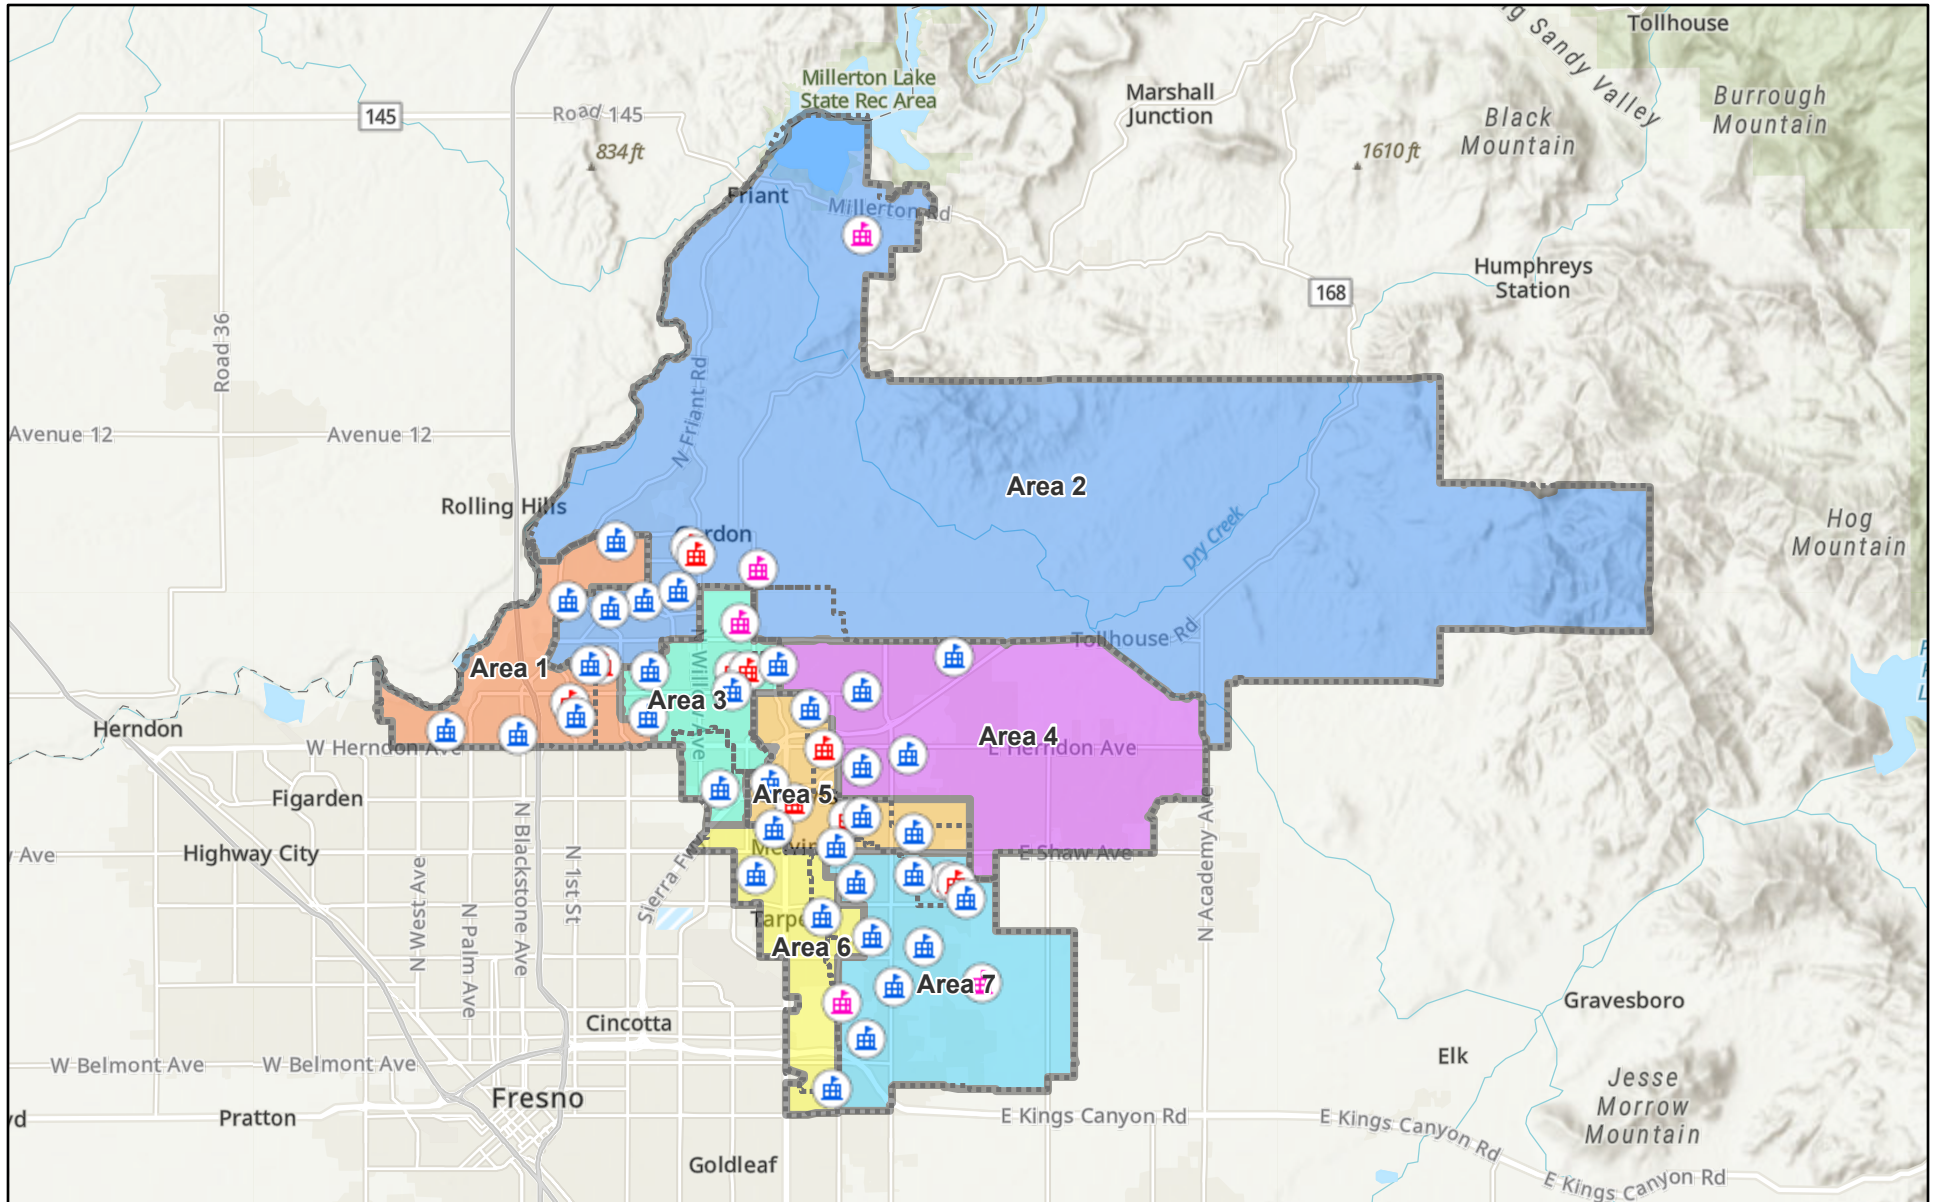

Map4_RedistrictingProject

2/4/2022, 2:48:04 PM

Sources: Esri, Airbus DS, USGS, NGA, NASA, CGIAR, N Robinson, NCEAS, NLS, OS, NMA, Geodatastyrelsen, Rijkswaterstaat, GSA, Geoland, FEMA,

Clovis Unified School District