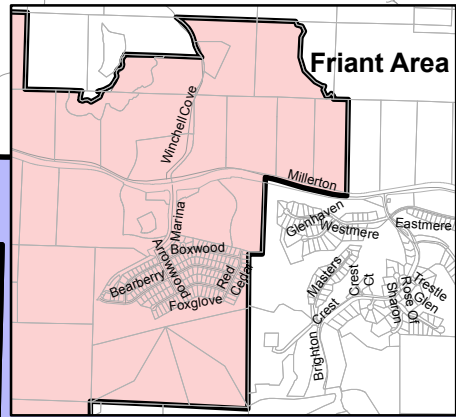

Clovis Unified School District 2011-12 School Boundaries

A

Friant Area

See B

See A

B

8409	8408	8409	8392
13016	8351	8356	13250 Chickadee Dipper
		8308	8354
13015	8271	8272	13291
		8236	13373
		8198	
3016	13092	8162	
		8126	
		8090	
		8054	
		8018	

Elementary Schools

- Bud Rank
- Cedarwood
- Century
- Clovis Comm. Day Sch. Elem.
- Clovis Elem.
- Cole
- Copper Hills
- Cox
- Dry Creek
- Fancher Creek
- Fort Washington
- Freedom
- Fugman
- Garfield
- Gettysburg
- Jefferson
- Liberty
- Lincoln
- Maple Creek
- Miramonte
- Mountain View
- Nelson
- Oraze
- Pinedale
- Reagan Elem.
- Red Bank
- Riverview
- Sierra Vista
- Tarpey
- Temp.-Kutner
- Valley Oak
- Weldon
- Woods