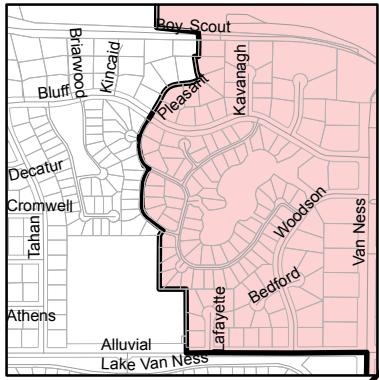

Clovis Unified School District 2011-12 School Boundaries

A

Friant Area

See B

See A

B

8409	8408	8409	8392
13016	8351	8356	13250 Chickadee Dipper
		8308	8354
13015	8271	8272	13291
		8236	13373
		8198	
3016	13092	8162	
		8126	
		8090	
		8054	
		8018	

Elementary Schools

- Bud Rank
- Cedarwood
- Century
- Clovis Comm. Day Sch. Elem.
- Clovis Elem.
- Cole
- Copper Hills
- Cox
- Dry Creek
- Fancher Creek
- Fort Washington
- Freedom
- Fugman
- Garfield
- Gettysburg
- Jefferson
- Liberty
- Lincoln
- Maple Creek
- Miramonte
- Mountain View
- Nelson
- Oraze
- Pinedale
- Reagan Elem.
- Red Bank
- Riverview
- Sierra Vista
- Tarpey
- Temp.-Kutner
- Valley Oak
- Weldon
- Woods