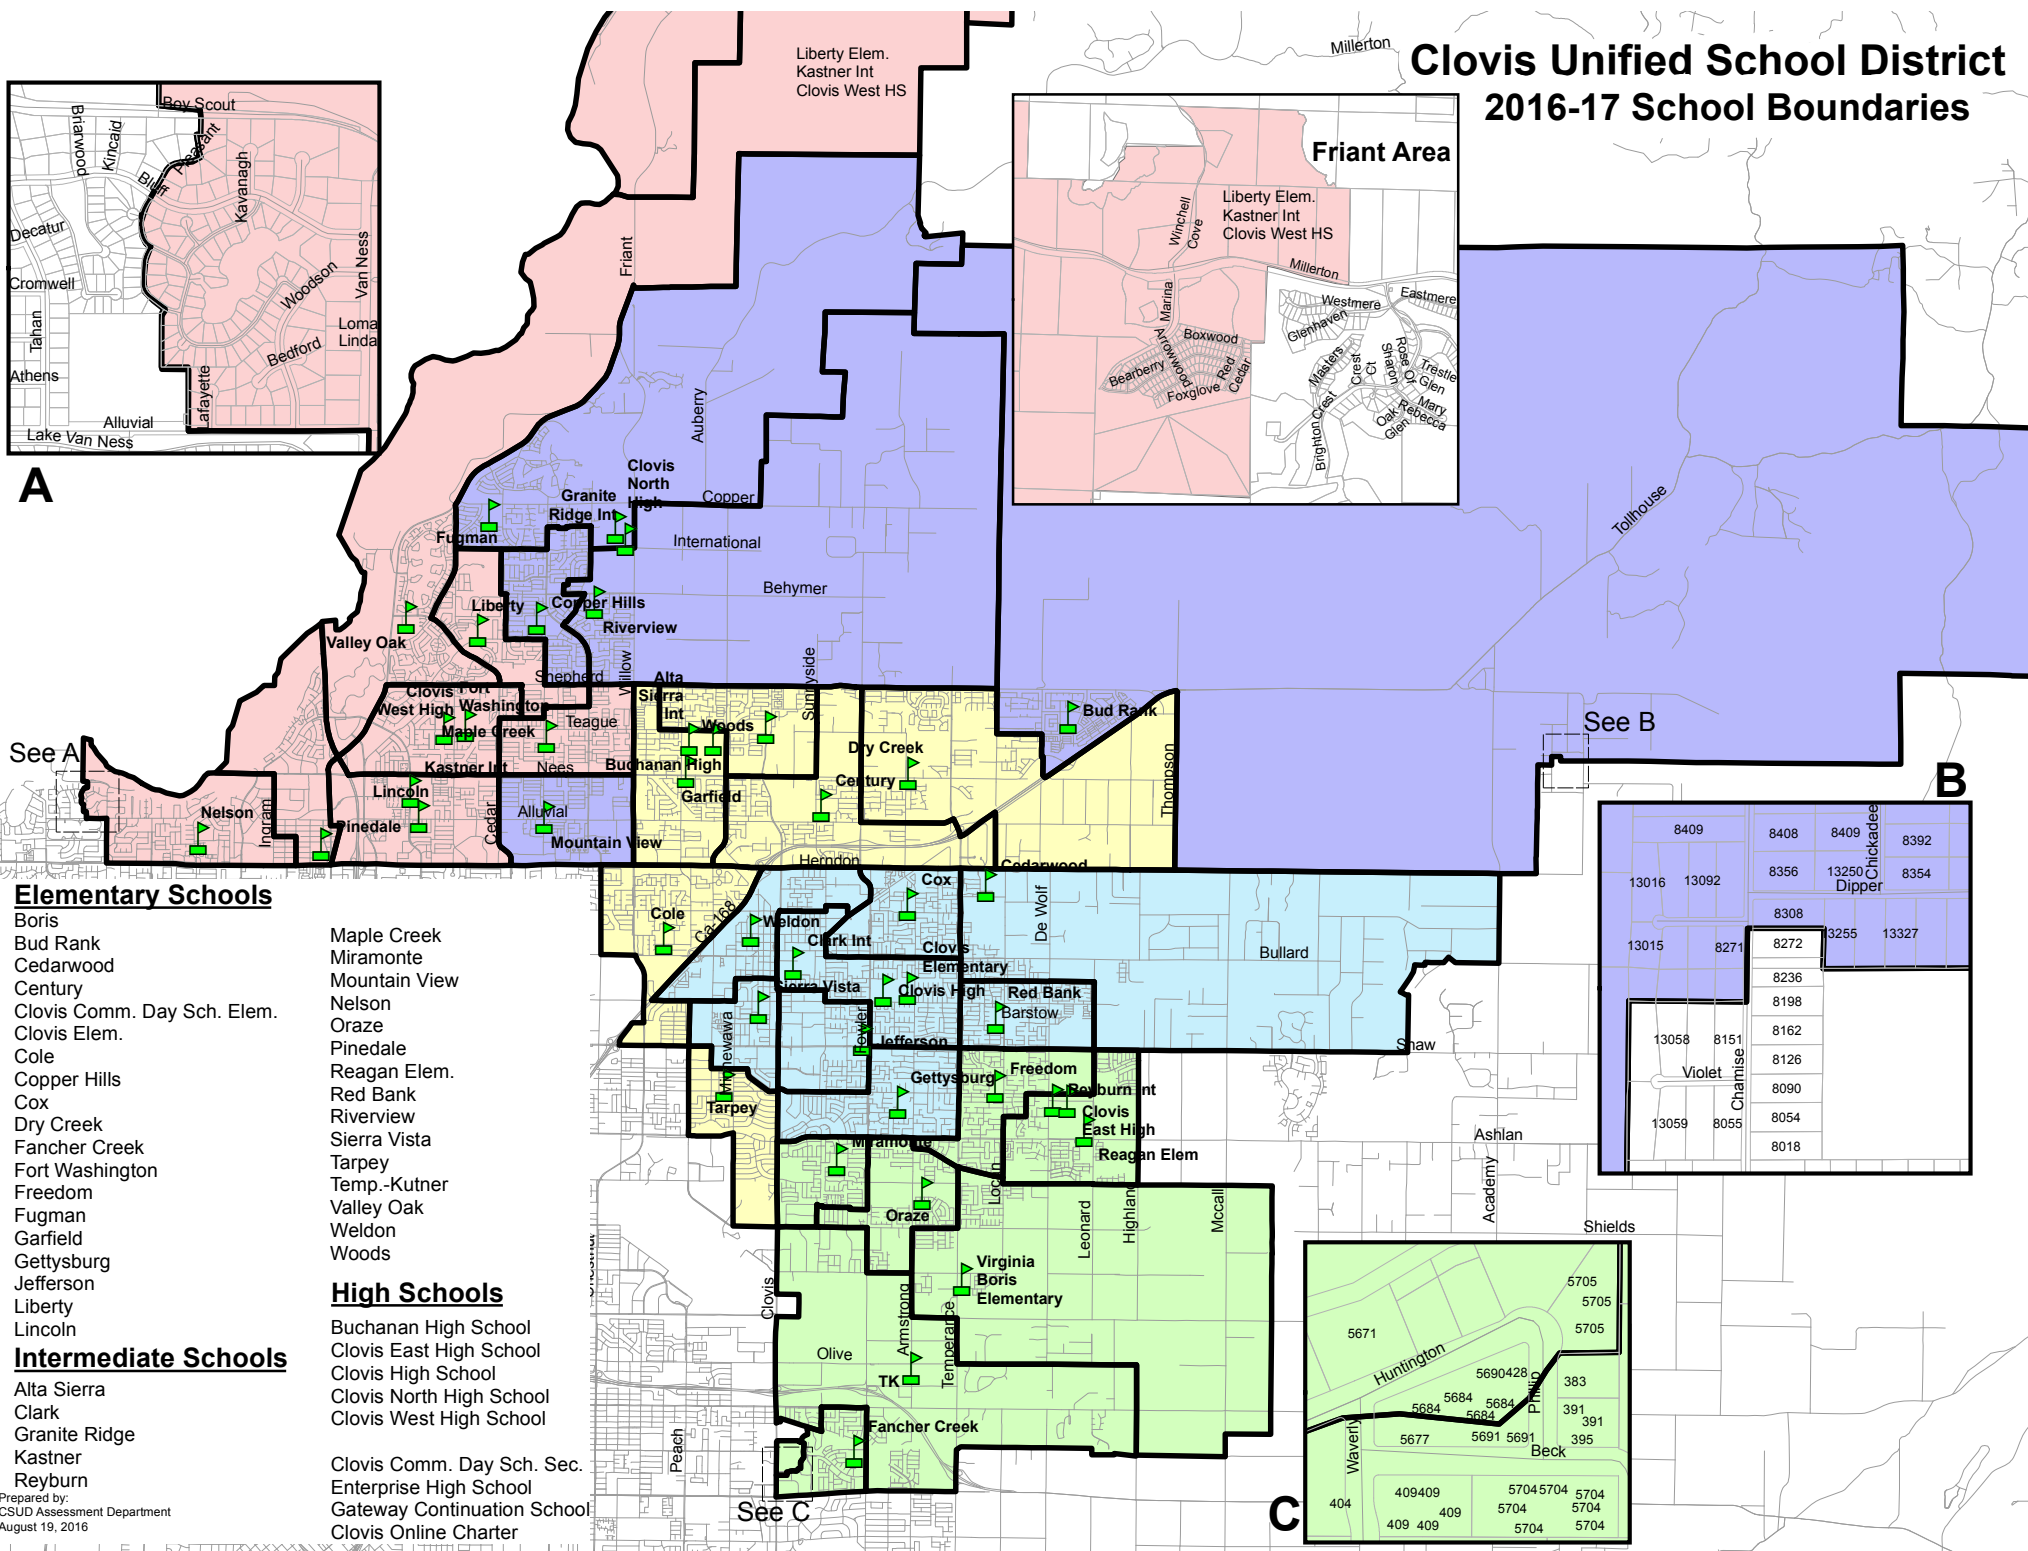

Clovis Unified School District 2016-17 School Boundaries

A

See A

See B

B

Elementary Schools

- Boris
- Bud Rank
- Cedarwood
- Century
- Clovis Comm. Day Sch. Elem.
- Clovis Elem.
- Cole
- Copper Hills
- Cox
- Dry Creek
- Fancher Creek
- Fort Washington
- Freedom
- Fugman
- Garfield
- Gettysburg
- Jefferson
- Liberty
- Lincoln
- Maple Creek
- Miramonte
- Mountain View
- Nelson
- Oraze
- Pinedale
- Reagan Elem.
- Red Bank
- Riverview
- Sierra Vista
- Tarpey
- Temp.-Kutner
- Valley Oak
- Weldon
- Woods

Intermediate Schools

- Alta Sierra
- Clark
- Granite Ridge
- Kastner
- Reyburn

High Schools

- Buchanan High School
- Clovis East High School
- Clovis High School
- Clovis North High School
- Clovis West High School
- Clovis Comm. Day Sch. Sec.
- Enterprise High School
- Gateway Continuation School
- Clovis Online Charter

8409	8408	8409	8392
13016	13092	8356	13250 Chickadee Dipper
		8308	8354
13015	8271	8272	3255
		8236	13327
		8198	
		8162	
13058	8151	8126	
		8090	
		8054	
13059	8055	8018	

5705	5705	5705
5671	5690428	383
5684	5684	391
5677	5691	395
404	409409	5704
	409	5704
		5704